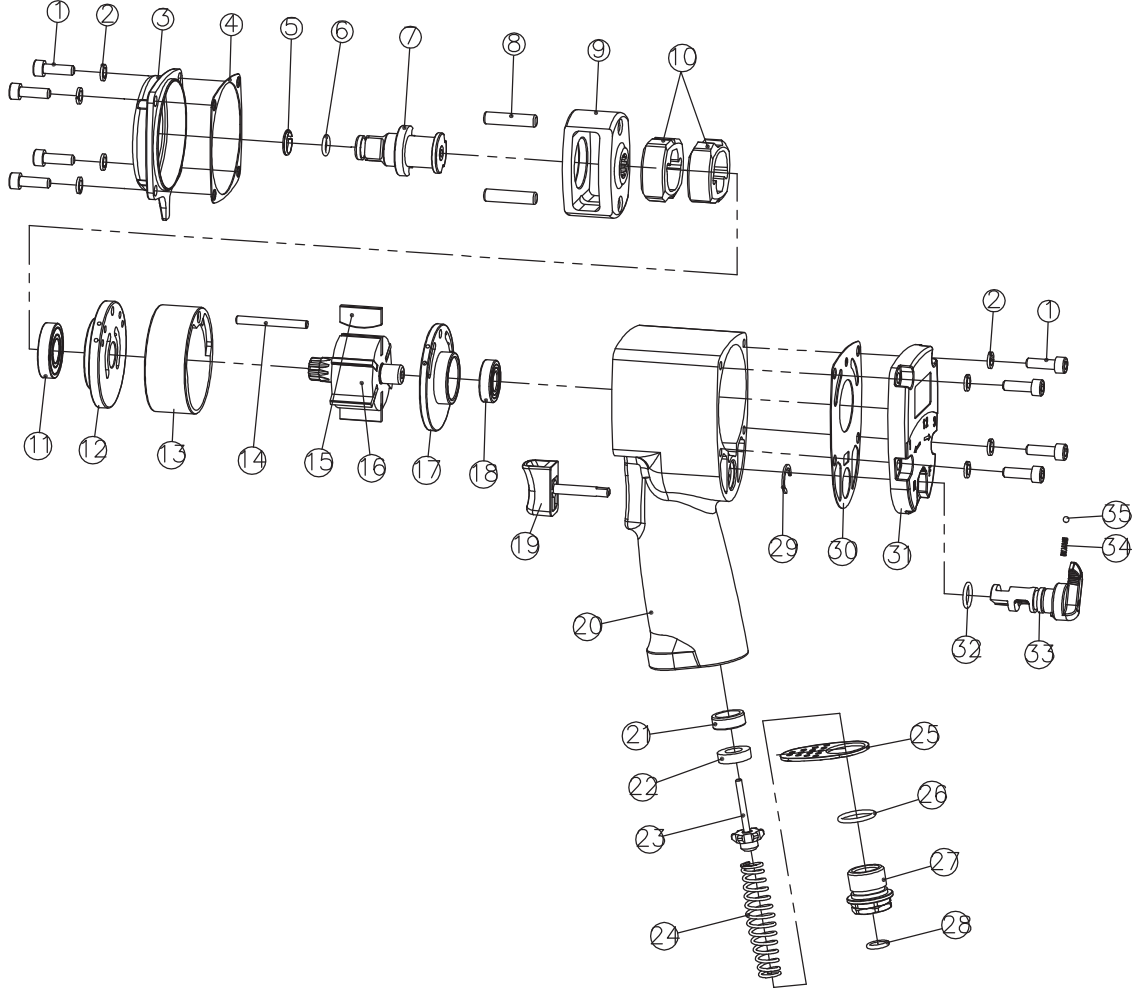

AT-500M **GAV** HAVALI SOMUN SÖKME

| NO. | PARÇA ADI | ADET | FIYAT \$ | NO. | PARÇA ADI | ADET | FIYAT \$ |
|-----|-----------------|------|----------|-----|------------------|------|----------|
| 1 | hex screw | 8 | 1.00 | 19 | trigger | 1 | 4.00 |
| 2 | gasket | 8 | 0,50 | 20 | handle | 1 | 40.00 |
| 3 | hammer case | 1 | 13.00 | 21 | inlet gasket | 1 | 4.00 |
| 4 | gasket | 1 | 3.00 | 22 | rubber gasket | 1 | 4.00 |
| 5 | circlip | 1 | 1.50 | 23 | inlet valve | 1 | 4.00 |
| 6 | o ring | 1 | 0.50 | 24 | inlet spring | 1 | 4.00 |
| 7 | anvil | 1 | 15.00 | 25 | plastic cover | 1 | 4.00 |
| 8 | hammer pin | 2 | 4.00 | 26 | o ring | 1 | 1.00 |
| 9 | hammer cage | 1 | 16.00 | 27 | air inlet | 1 | 5.00 |
| 10 | hammer | 2 | 12.00 | 28 | air inlet screen | 1 | 1.00 |
| 11 | bearing | 1 | 6.00 | 29 | circlip | 1 | 1.00 |
| 12 | front end plate | 1 | 10.00 | 30 | gasket | 1 | 5.00 |
| 13 | cylinder | 1 | 12.00 | 31 | back cover | 1 | 8.00 |
| 14 | pin | 1 | 1.00 | 32 | o ring | 1 | 1.00 |
| 15 | vane | 6 | 1.50 | 33 | timing valve | 1 | 8.00 |
| 16 | rotor | 1 | 15.00 | 34 | spring | 1 | 1.00 |
| 17 | rear end plate | 1 | 10.00 | 35 | steel ball | 1 | 1.00 |
| 18 | bearing | 1 | 6.00 | | | | |